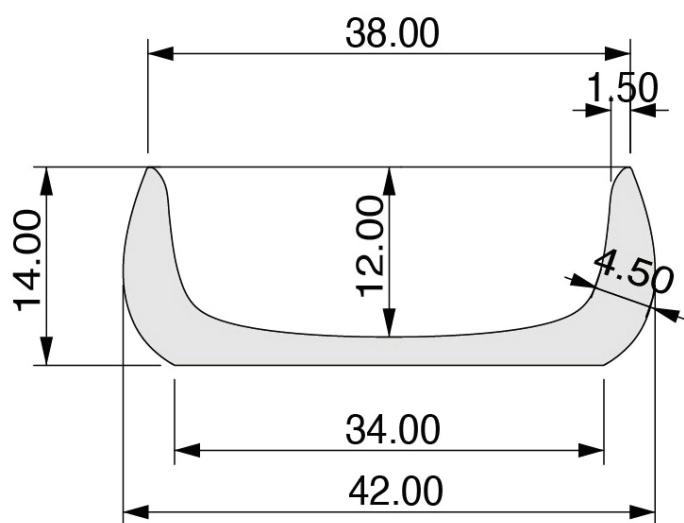

BATHROOM BASINS

SUBLIME LIVING BATHROOM BASINS

Showroom: Unit 8, 34 Adam Street
Hindmarsh, South Australia, 5007

Baltic / Moonlight

Name: Baltic / Moonlight
Product: Composite Stone (Manufactured from crushed marble)
Colour: Moonlight
Finish: Waterproof, matt & fine textured
Dimensions: 420mm x 140mm