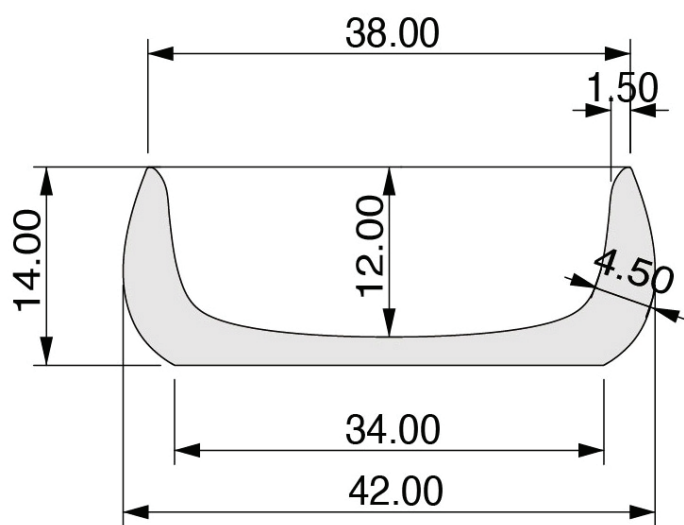

BATHROOM BASINS

SUBLIME LIVING BATHROOM BASINS

Showroom: Unit 8, 34 Adam Street
Hindmarsh, South Australia, 5007

Baltic / Raven

Name: Baltic / Raven

Product: Composite Stone (Manufactured from crushed marble)

Colour: Raven

Finish: Waterproof, matt & fine textured

Dimensions: 420mm x 140mm

www.sublimeliving.com.au