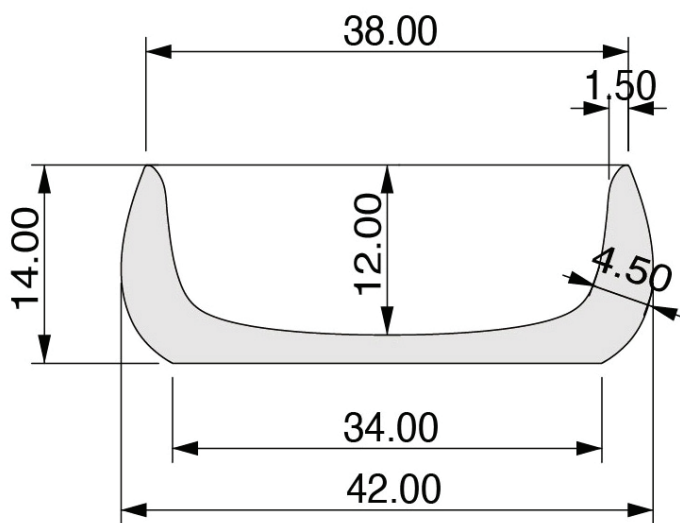

BATHROOM BASINS

SUBLIME LIVING BATHROOM BASINS

Showroom: Unit 8, 34 Adam Street
Hindmarsh, South Australia, 5007

Baltic / Willow

Name: Baltic / Willow

Product: Composite Stone (Manufactured from crushed marble)

Colour: Willow

Finish: Waterproof, matt & fine textured

Dimensions: 420mm x 140mm