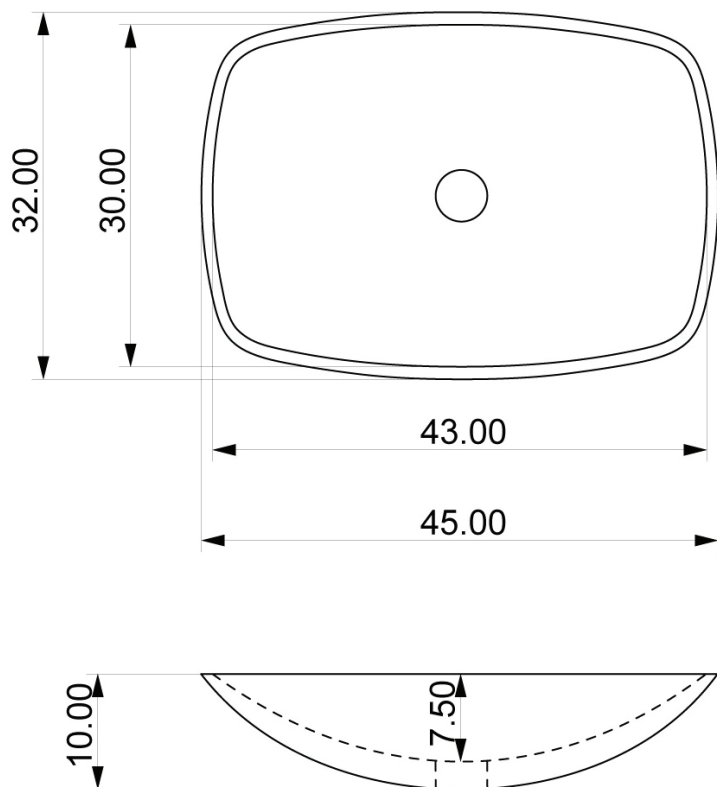

BATHROOM BASINS

Caspian / Moonlight

Name: Caspian / Moonlight
Product: Composite Stone (Manufactured from crushed marble)
Colour: Moonlight
Finish: Waterproof, matt & fine textured
Dimensions: L=450mm W=320mm H=100mm