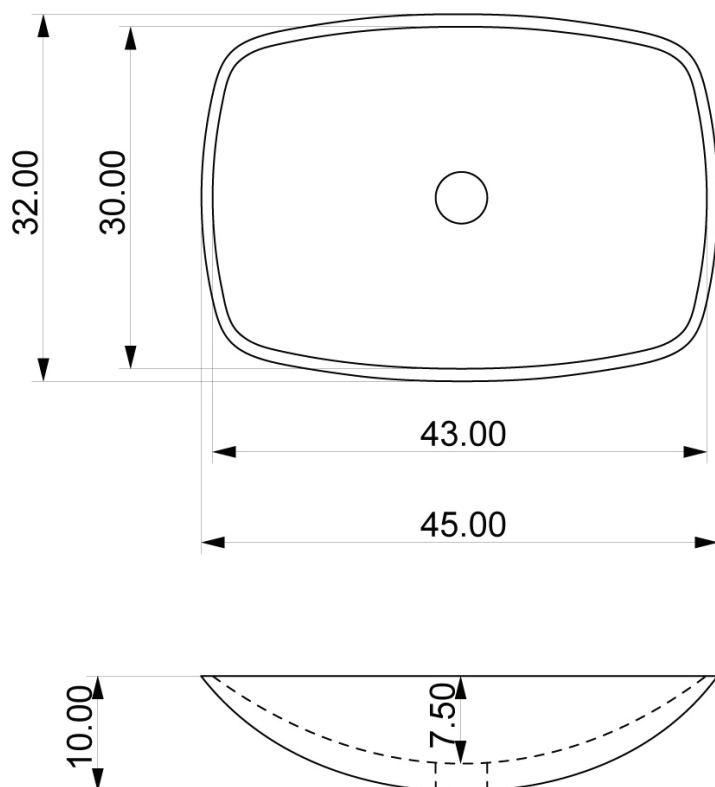

BATHROOM BASINS

Caspian / Raven

Name: Caspian / Raven
Product: Composite Stone (Manufactured from crushed marble)
Colour: Raven
Finish: Waterproof, matt & fine textured
Dimensions: L=450mm W=320mm H=100mm