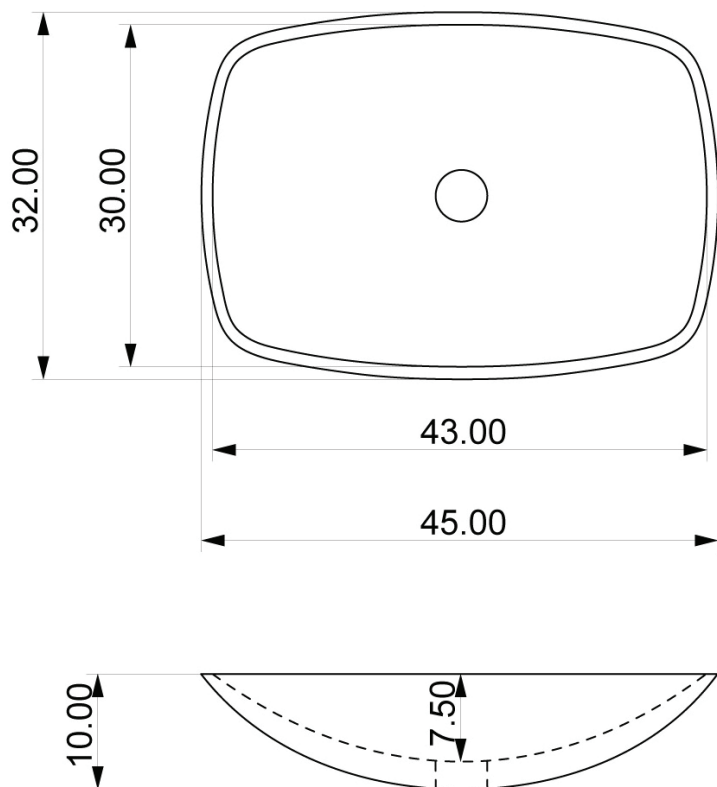

BATHROOM BASINS

SUBLIME LIVING BATHROOM BASINS

Showroom: Unit 8, 34 Adam Street
Hindmarsh, South Australia, 5007

Caspian / Willow

Name: Caspian / Willow

Product: Composite Stone (Manufactured from crushed marble)

Colour: Willow

Finish: Waterproof, matt & fine textured

Dimensions: L=450mm W=320mm H=100mm