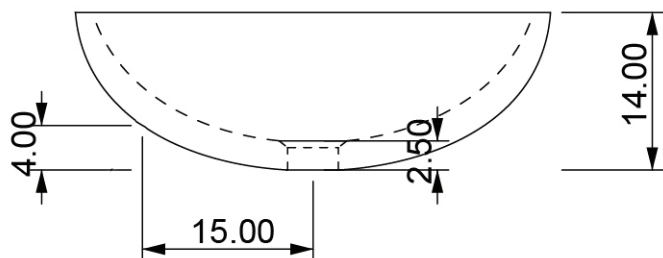

# Mediterranean / Moonlight

Name: Mediterranean / Moonlight  
Product: Composite Stone (Manufactured from crushed marble)  
Colour: Moonlight  
Finish: Waterproof, matt & fine textured  
Dimensions: 420mm x 140mm