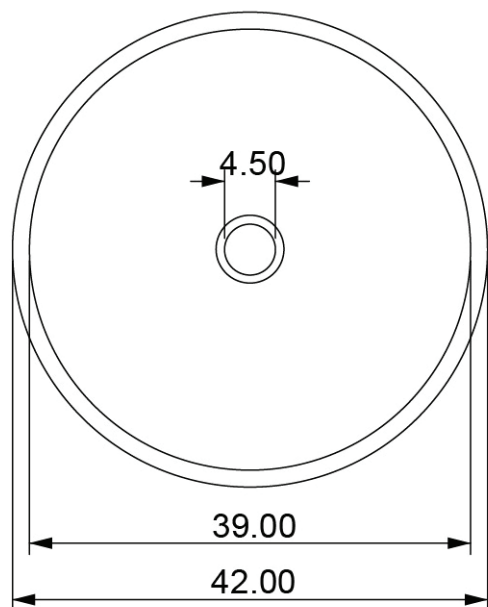

# Mediterranean / Moonlight

Name: Mediterranean / Moonlight  
Product: Composite Stone (Manufactured from crushed marble)  
Colour: Moonlight  
Finish: Waterproof, matt & fine textured  
Dimensions: 420mm x 140mm