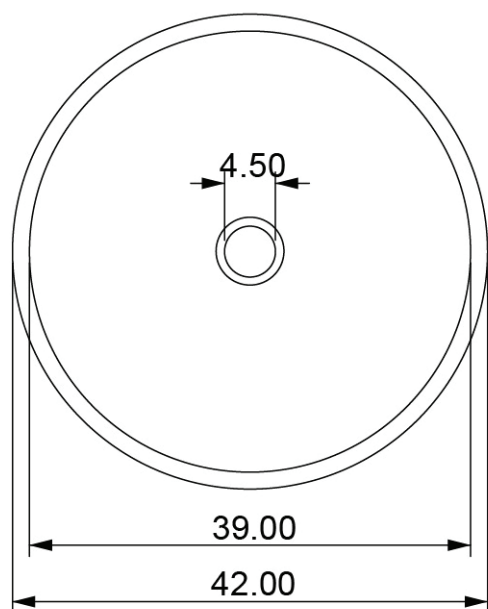

# Mediterranean / Raven

Name: Mediterranean / Raven  
Product: Composite Stone (Manufactured from crushed marble)  
Colour: Raven  
Finish: Waterproof, matt & fine textured  
Dimensions: 420mm x 140mm