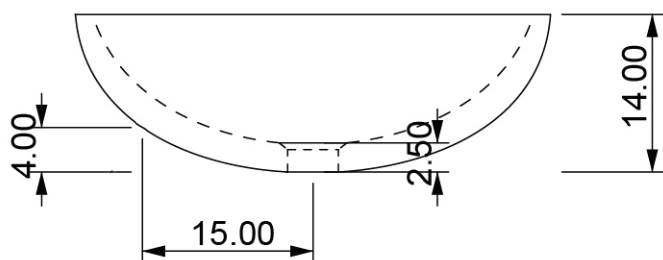

# Mediterranean / Raven

Name: Mediterranean / Raven  
Product: Composite Stone (Manufactured from crushed marble)  
Colour: Raven  
Finish: Waterproof, matt & fine textured  
Dimensions: 420mm x 140mm