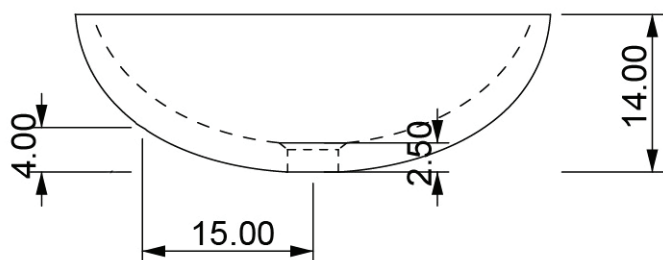

BATHROOM BASINS

SUBLIME LIVING BATHROOM BASINS

Showroom: Unit 8, 34 Adam Street
Hindmarsh, South Australia, 5007

Mediterranean / Willow

Name: Mediterranean / Willow
Product: Composite Stone (Manufactured from crushed marble)
Colour: Willow
Finish: Waterproof, matt & fine textured
Dimensions: 420mm x 140mm