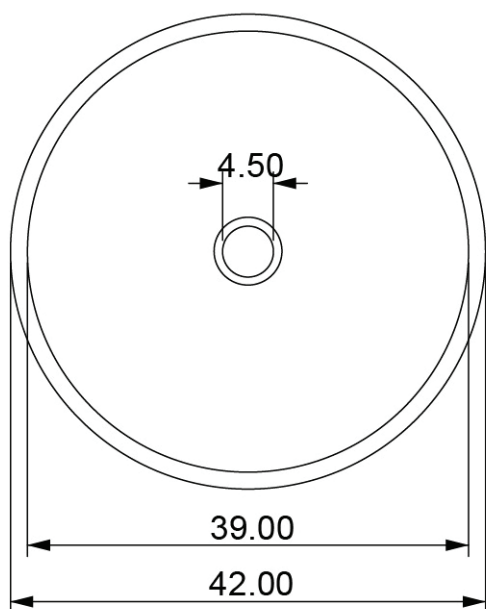

BATHROOM BASINS

SUBLIME LIVING BATHROOM BASINS

Showroom: Unit 8, 34 Adam Street
Hindmarsh, South Australia, 5007

Mediterranean / Willow

Name: Mediterranean / Willow
Product: Composite Stone (Manufactured from crushed marble)
Colour: Willow
Finish: Waterproof, matt & fine textured
Dimensions: 420mm x 140mm