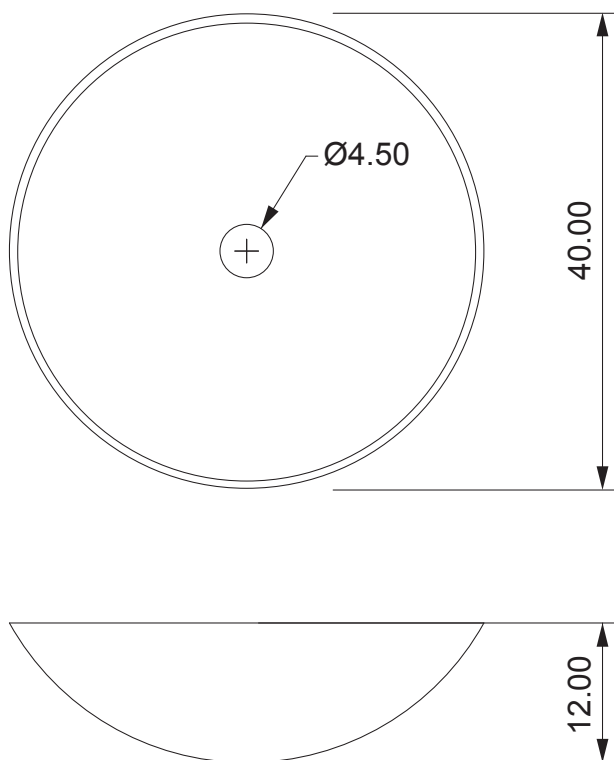

# Bacchus

Name: Bacchus  
Product: Natural Stone (Limestone)  
Colour: Bluestone  
Finish Inside: Smooth/matt  
Finish Outside: Smooth/matt  
Dimensions: Ø400mm x 120mm  
Description: Blue/Black with mineral mottling