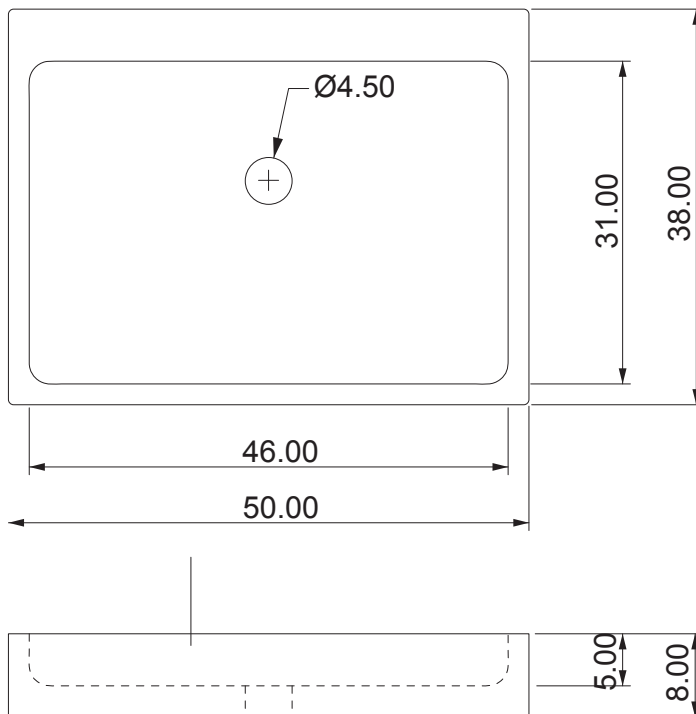

Oasis

Name: Oasis

Product: Natural Stone (Limestone)

Colour: Galala

Finish Inside: Matt filled

Finish Outside: Matt filled

Dimensions: 500mm L x 380mm D x 80mm H

Description: Origin: Egypt. Light beige with natural veining. Sandstone appearance.

www.sublimeliving.com.au