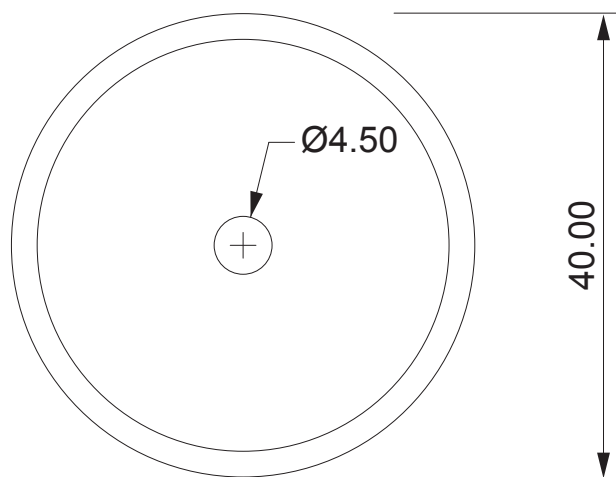

Pharoah

Name: Pharoah

Product: Natural Stone (Limestone)

Colour: Galala

Finish Inside: Matt filled

Finish Outside: Matt filled

Dimensions: Ø400mm (top rim) x 120mm

Description: Origin: Egypt. Light beige with natural veining. Sandstone appearance.

www.sublimeliving.com.au