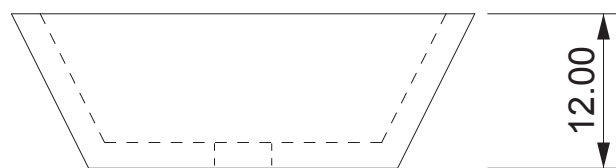

BATHROOM BASINS

SUBLIME LIVING BATHROOM BASINS

Showroom: Unit 8, 34 Adam Street
Hindmarsh, South Australia, 5007

Pharoah

Name: Pharoah

Product: Natural Stone (Limestone)

Colour: Galala

Finish Inside: Matt filled

Finish Outside: Matt filled

Dimensions: Ø400mm (top rim) x 120mm

Description: Origin: Egypt. Light beige with natural veining. Sandstone appearance.

www.sublimeliving.com.au