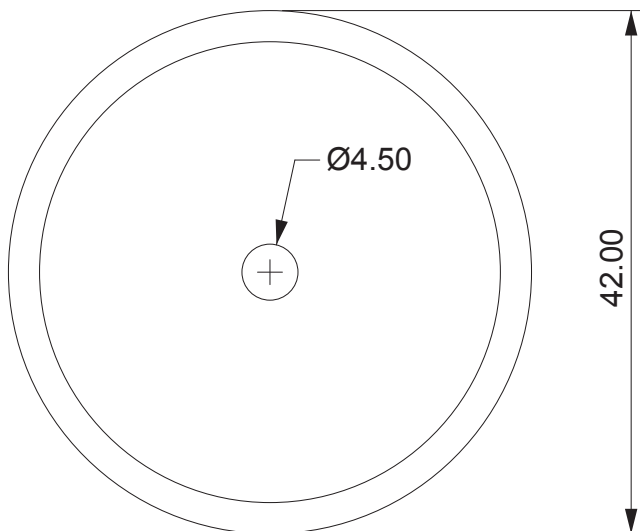

# Poseidon

Name: Poseidon  
Product: Natural Stone (Limestone)  
Colour: Bluestone  
Finish Inside: Smooth/matt  
Finish Outside: Smooth/matt  
Dimensions: Ø420mm x 140 mm  
Description: Blue/Black with mineral mottling