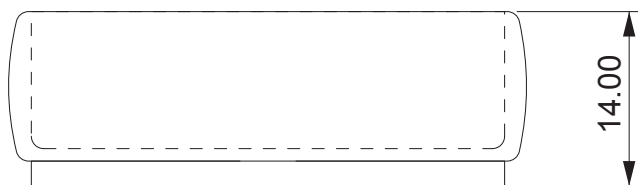

# Poseidon

Name: Poseidon  
Product: Natural Stone (Limestone)  
Colour: Bluestone  
Finish Inside: Smooth/matt  
Finish Outside: Smooth/matt  
Dimensions: Ø420mm x 140 mm  
Description: Blue/Black with mineral mottling