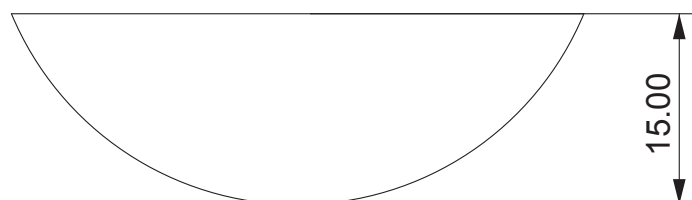

BATHROOM BASINS

SUBLIME LIVING BATHROOM BASINS

Showroom: Unit 8, 34 Adam Street
Hindmarsh, South Australia, 5007

Vulcan

Name: Vulcan

Product: Natural Stone (Limestone)

Colour: Bluestone

Finish Inside: Polished inside

Finish Outside: Rock pitched

Dimensions: Ø450mm x 150mm

Description: Blue/Black with mineral mottling

www.sublimeliving.com.au