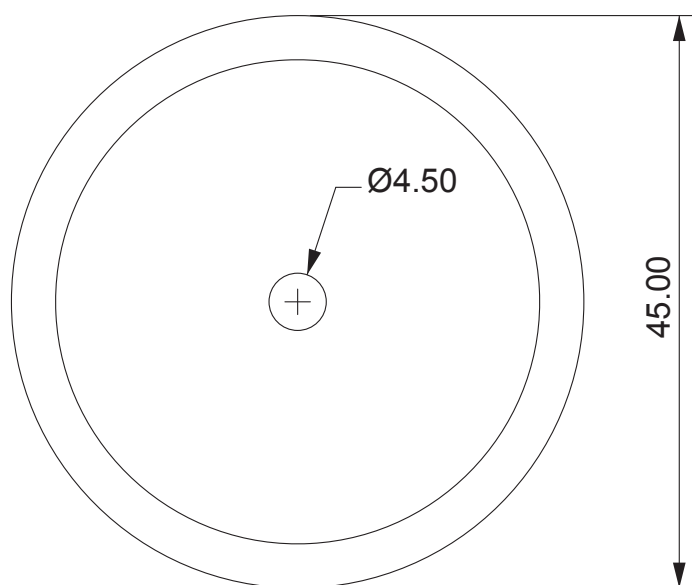

Vulcan

Name: Vulcan

Product: Natural Stone (Limestone)

Colour: Bluestone

Finish Inside: Polished inside

Finish Outside: Rock pitched

Dimensions: Ø450mm x 150mm

Description: Blue/Black with mineral mottling

www.sublimeliving.com.au